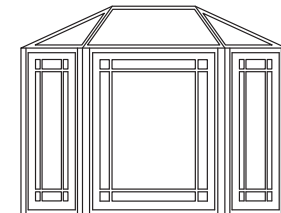

**SIMULATED PRAIRIE
DIVIDED LITES
(Inside & Outside)**