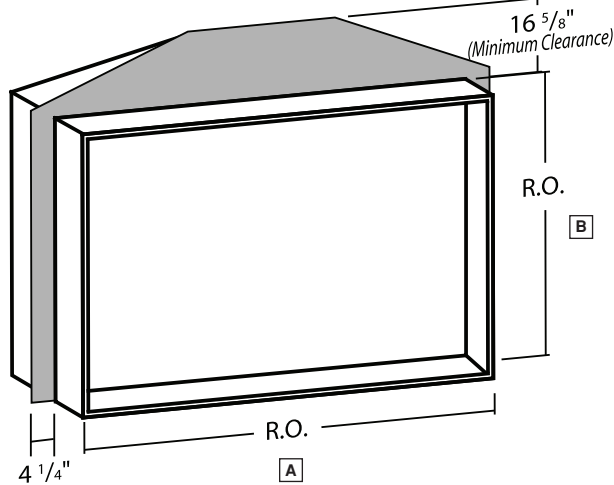

Standard Features

- Custom Sized to Fit Your Opening
- Factory Assembled
- Cedro (Spanish Cedar) Framing
- High Performance Low-E Insulating Glass
- Bronze or White Aluminum Roof Caps & Outside Metals
- Decorative Corbel Supports
- Sleeve Depth = 5 1/2"

Footnotes:

1. ¹ Front & Roof Divided into Two (2) Bays
2. ² Included in Revival Series Feature Package:
   2 Operating Casement Sash, 1 Fixed Center Sash,
   Solid Bronze Sash Hardware, Beaded Window
   Molding, Built-In Insect Screen/Shade Valences.
3. ³ Available Only In Custom Series
4. ⁴ Available Only With Revival Series Feature Package