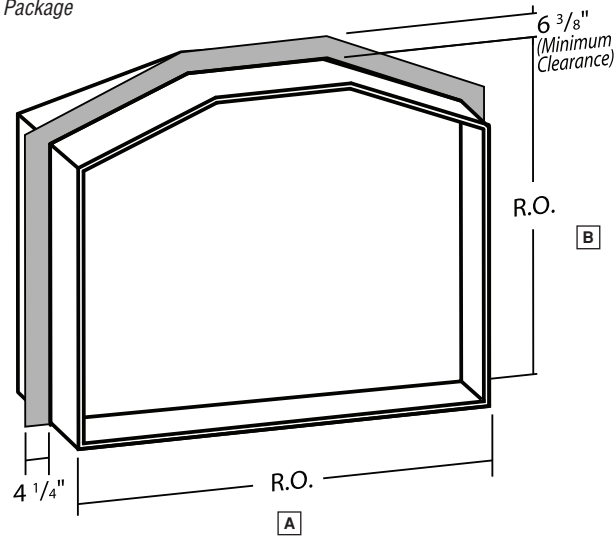

Standard Features

- Custom Sized to Fit Your Opening
- Factory Assembled
- Cedro (Spanish Cedar) Framing
- High Performance Low-E Insulating Glass
- Bronze or White Aluminum Roof Caps & Outside Metals
- Decorative Corbel Supports
- Sleeve Depth = 5 1/2"

Footnotes:

1. ¹ Front & Roof Divided into Two (2) Bays
2. ² Included in Revival Series Feature Package:
   2 Operating Casement Sash, 1 Fixed Center Sash,
   Solid Bronze Sash Hardware, Beaded Window
   Molding, Built-In Insect Screen/Shade Valences.
3. ³ Available Only In Custom Series
4. ⁴ Available Only With Revival Series Feature Package