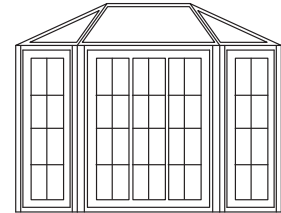

GRID & ARCH OPTIONS SECTION

**SIMULATED COLONIAL
DIVIDED LITES
(Inside & Outside)**